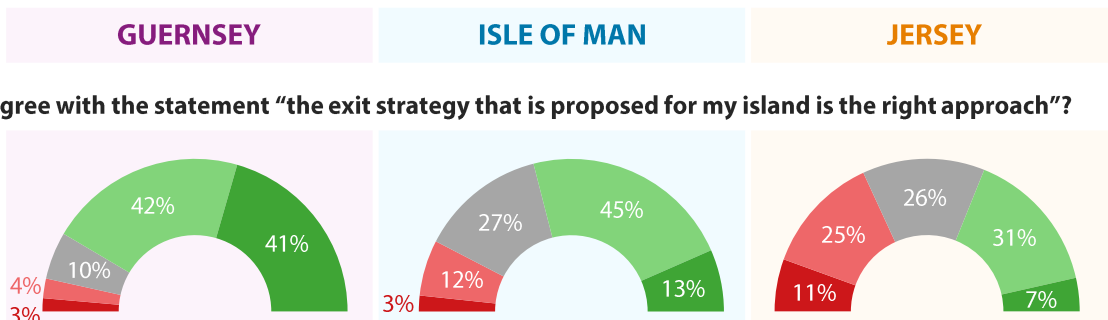

## IMPACT OF COVID-19: LOOKING TO THE FUTURE

(RESPONSES FROM 11 – 17 MAY)

In the latest survey on the impact of COVID-19, we asked respondents in Jersey, Guernsey and the Isle of Man about their island's strategy for the removal of the restrictions that have been put in place following the COVID-19 outbreak, and how comfortable they would feel undertaking different activities when the once the restrictions have been lifted.

### Is the planned speed for the withdrawal of restrictions on your island ...