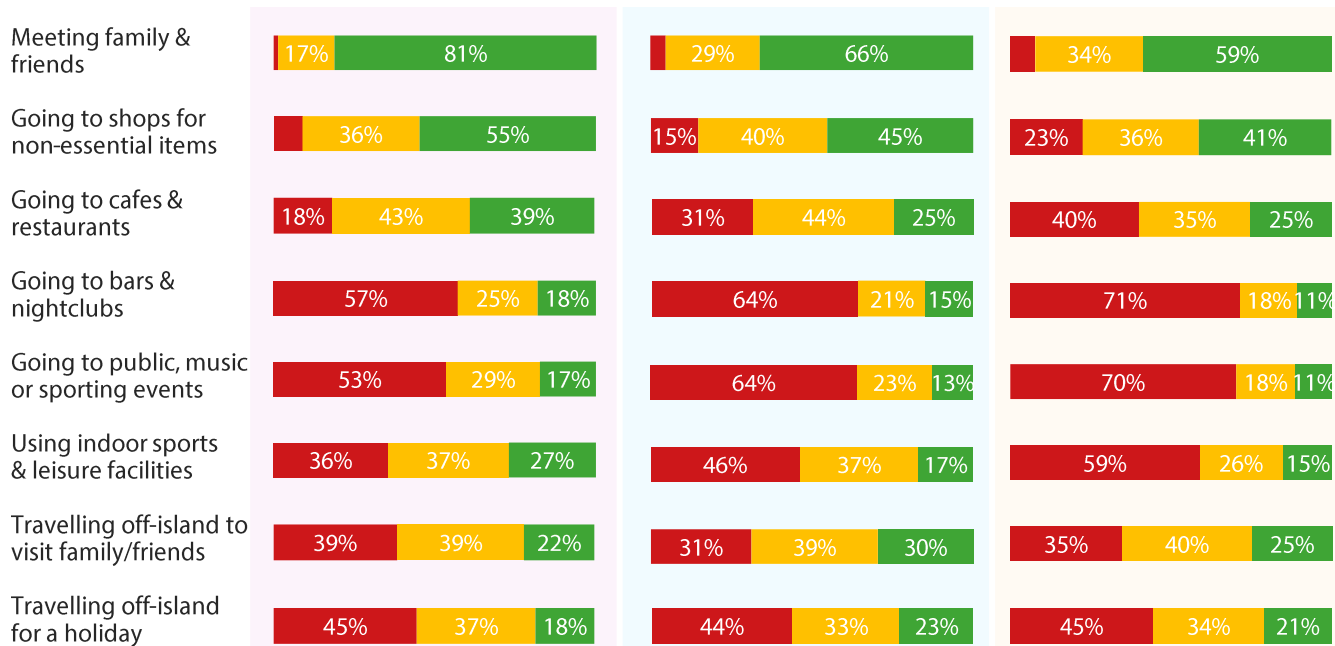

## IMPACT OF COVID-19: LOOKING TO THE FUTURE

(RESPONSES FROM 11 – 17 MAY)

In the latest survey on the impact of COVID-19, we asked respondents in Jersey, Guernsey and the Isle of Man about their island's strategy for the removal of the restrictions that have been put in place following the COVID-19 outbreak, and how comfortable they would feel undertaking different activities when the once the restrictions have been lifted.

### Is the planned speed for the withdrawal of restrictions on your island ...

### Once the restrictions are lifted and the following are permitted, do you think you would feel comfortable ... (\*)

■ No ■ Maybe ■ Yes

\* don't know and not applicable were excluded

**JOIN THE SURVEY:** Island Global Research is regularly running surveys to track the impact of COVID-19 on islanders in Jersey, Guernsey and Isle of Man. [www.islandglobalresearch.com/news](http://www.islandglobalresearch.com/news)