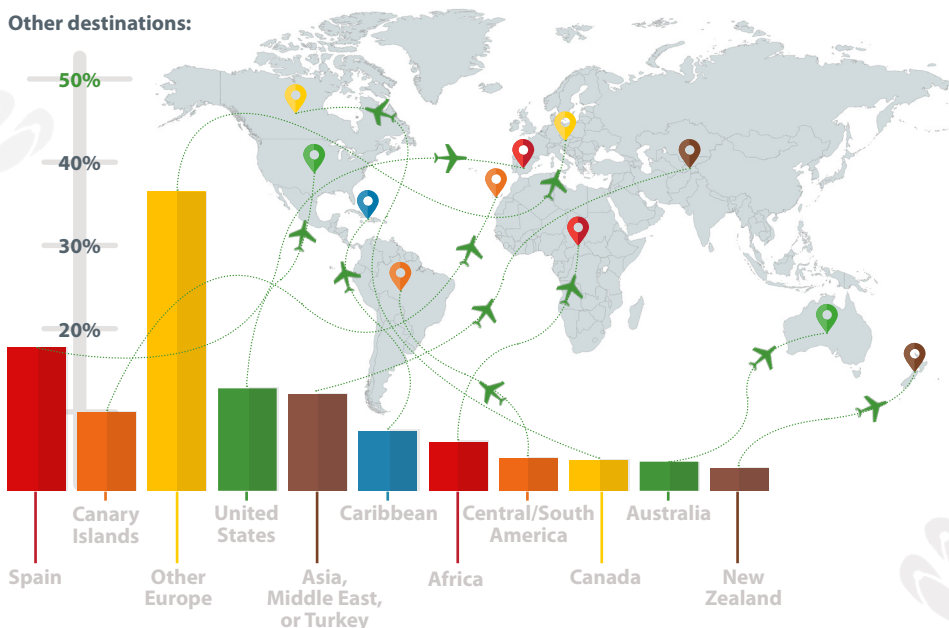

87% had been on holiday in the previous 12 months

WENT ON HOLIDAY WITH (in the last 12 months)...

WENT ON HOLIDAY TO (in the last 12 months)...

Other destinations:

TYPES OF HOLIDAY TAKEN (in the last 12 months)...

The 'Travel & Tourism' survey was undertaken by **Island Global Research**.

The 2019 survey was completed by 2,447 residents in the Crown Dependencies (795 Jersey, 978 Guernsey and 674 Isle of Man).