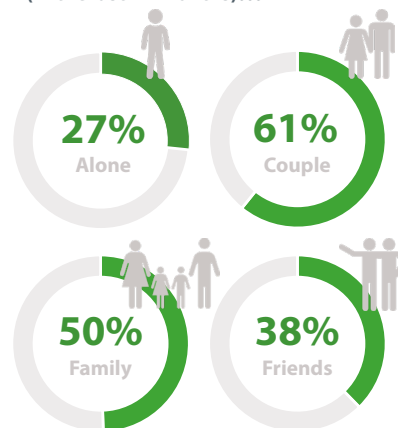

THE 'TRAVEL & TOURISM' SURVEY

WANT FROM A HOLIDAY:

A **third** of people have been on a cruise before and a further **36%** would consider it in the future.

Less than a **tenth** of people have been on a wellness holiday before, but a further **41%** would consider it in the future.

87% had been on holiday in the previous 12 months

WENT ON HOLIDAY WITH (in the last 12 months)...

WENT ON HOLIDAY TO (in the last 12 months)...

Other destinations:

TYPES OF HOLIDAY TAKEN (in the last 12 months)...

The 'Travel & Tourism' survey was undertaken by **Island Global Research**.

The 2019 survey was completed by 2,447 residents in the Crown Dependencies (795 Jersey, 978 Guernsey and 674 Isle of Man).