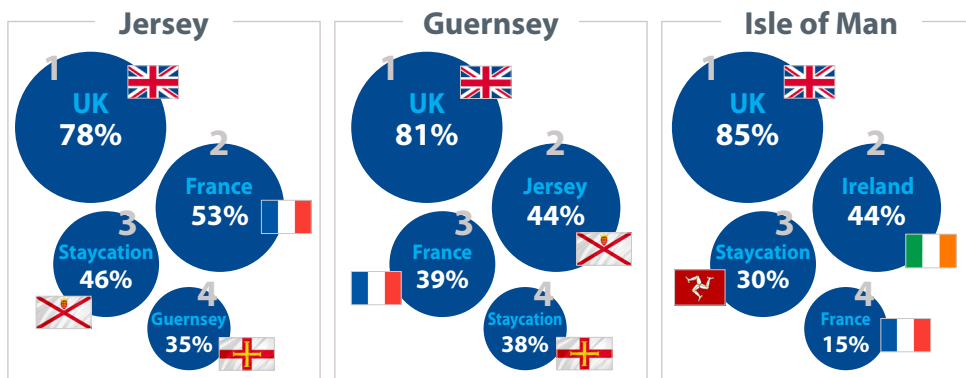

THE 'TRAVEL & TOURISM' SURVEY

WANT FROM A HOLIDAY:

A **third** of people have been on a cruise before and a further **36%** would consider it in the future.

Less than a **tenth** of people have been on a wellness holiday before, but a further **41%** would consider it in the future.

87% had been on holiday in the previous 12 months

WENT ON HOLIDAY WITH (in the last 12 months)...

WENT ON HOLIDAY TO (in the last 12 months)...

Other destinations:

TYPES OF HOLIDAY TAKEN (in the last 12 months)...

The 'Travel & Tourism' survey was undertaken by **Island Global Research**.

The 2019 survey was completed by 2,447 residents in the Crown Dependencies (795 Jersey, 978 Guernsey and 674 Isle of Man).